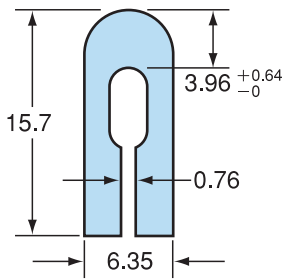

NYLATRON® GS PROFILE

units:mm

NO 40-101

NO 40-106

NO 40-137

NO 40-105

NO 40-175

NO 40-226

NO 40-238

NO 40-241

NO 40-242

No.	Lengths m
40-101	10/150
40-106	
40-137	
40-105	
40-175	
40-226	

No.	Lengths m
40-238	3.6
40-241	
40-242	

Black numbers : Standard item
 Blue numbers : Non-Standard item
 - : Not manufactured