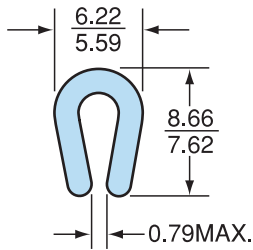

NYLATRON® GS PROFILE

units:mm

NO 40-101

NO 40-106

NO 40-137

NO 40-105

NO 40-175

NO 40-226

NO 40-238

NO 40-241

NO 40-242

No.	Lengths m
40-101	10/150
40-106	
40-137	
40-105	
40-175	
40-226	

No.	Lengths m
40-238	3.6
40-241	
40-242	

Black numbers : Standard item
 Blue numbers : Non-Standard item
 - : Not manufactured