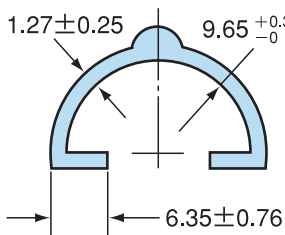

NYLATRON® GS PROFILE

units:mm

NO 40-101

NO 40-106

NO 40-137

NO 40-105

NO 40-175

NO 40-226

NO 40-238

NO 40-241

NO 40-242

No.	Lengths m
40-101	10/150
40-106	
40-137	
40-105	
40-175	
40-226	

No.	Lengths m
40-238	3.6
40-241	
40-242	

Black numbers : Standard item
 Blue numbers : Non-Standard item
 - : Not manufactured