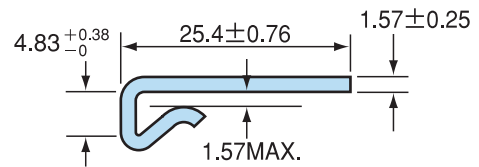

NYLATRON® GS PROFILE

units:mm

NO 40-101

NO 40-106

NO 40-137

NO 40-105

NO 40-175

NO 40-226

NO 40-238

NO 40-241

NO 40-242

No.	Lengths m
40-101	10/150
40-106	
40-137	
40-105	
40-175	
40-226	

No.	Lengths m
40-238	3.6
40-241	
40-242	

Black numbers : Standard item
 Blue numbers : Non-Standard item
 - : Not manufactured