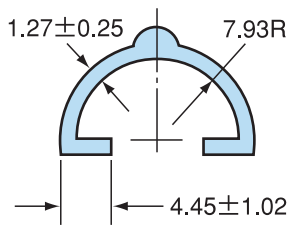

NYLATRON® GS PROFILE

units:mm

NO 40-101

NO 40-106

NO 40-137

NO 40-105

NO 40-175

NO 40-226

NO 40-238

NO 40-241

NO 40-242

No.	Lengths m
40-101	10/150
40-106	
40-137	
40-105	
40-175	
40-226	

No.	Lengths m
40-238	3.6
40-241	
40-242	

Black numbers : Standard item
 Blue numbers : Non-Standard item
 - : Not manufactured