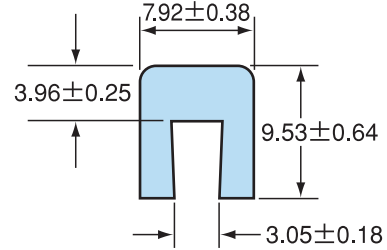

NYLATRON® GS PROFILE

units:mm

NO 40-101

NO 40-106

NO 40-137

NO 40-105

NO 40-175

NO 40-226

NO 40-238

NO 40-241

NO 40-242

No.	Lengths m
40-101	10/150
40-106	
40-137	
40-105	
40-175	
40-226	

No.	Lengths m
40-238	3.6
40-241	
40-242	

Black numbers : Standard item
 Blue numbers : Non-Standard item
 - : Not manufactured