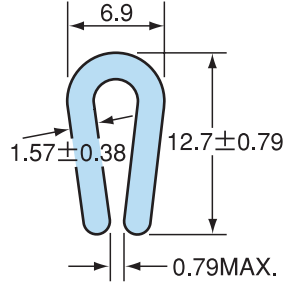

NYLATRON® GS PROFILE

units:mm

NO 40-101

NO 40-106

NO 40-137

NO 40-105

NO 40-175

NO 40-226

NO 40-238

NO 40-241

NO 40-242

No.	Lengths m
40-101	10/150
40-106	
40-137	
40-105	
40-175	
40-226	

No.	Lengths m
40-238	3.6
40-241	
40-242	

Black numbers : Standard item
 Blue numbers : Non-Standard item
 - : Not manufactured