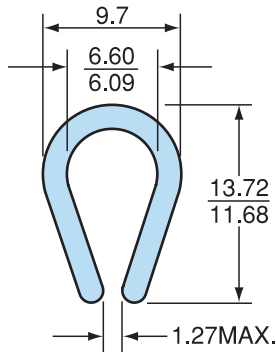

NYLATRON® GS PROFILE

units:mm

NO 40-101

NO 40-106

NO 40-137

NO 40-105

NO 40-175

NO 40-226

NO 40-238

NO 40-241

NO 40-242

No.	Lengths m
40-101	10/150
40-106	
40-137	
40-105	
40-175	
40-226	

No.	Lengths m
40-238	3.6
40-241	
40-242	

Black numbers : Standard item
 Blue numbers : Non-Standard item
 - : Not manufactured