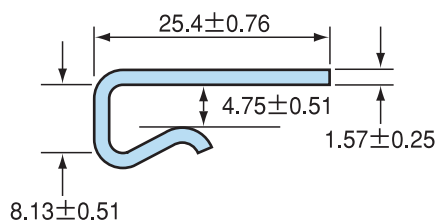

NYLATRON® GS PROFILE

units:mm

NO 40-101

NO 40-106

NO 40-137

NO 40-105

NO 40-175

NO 40-226

NO 40-238

NO 40-241

NO 40-242

No.	Lengths m
40-101	10/150
40-106	
40-137	
40-105	
40-175	
40-226	

No.	Lengths m
40-238	3.6
40-241	
40-242	

Black numbers : Standard item
 Blue numbers : Non-Standard item
 - : Not manufactured